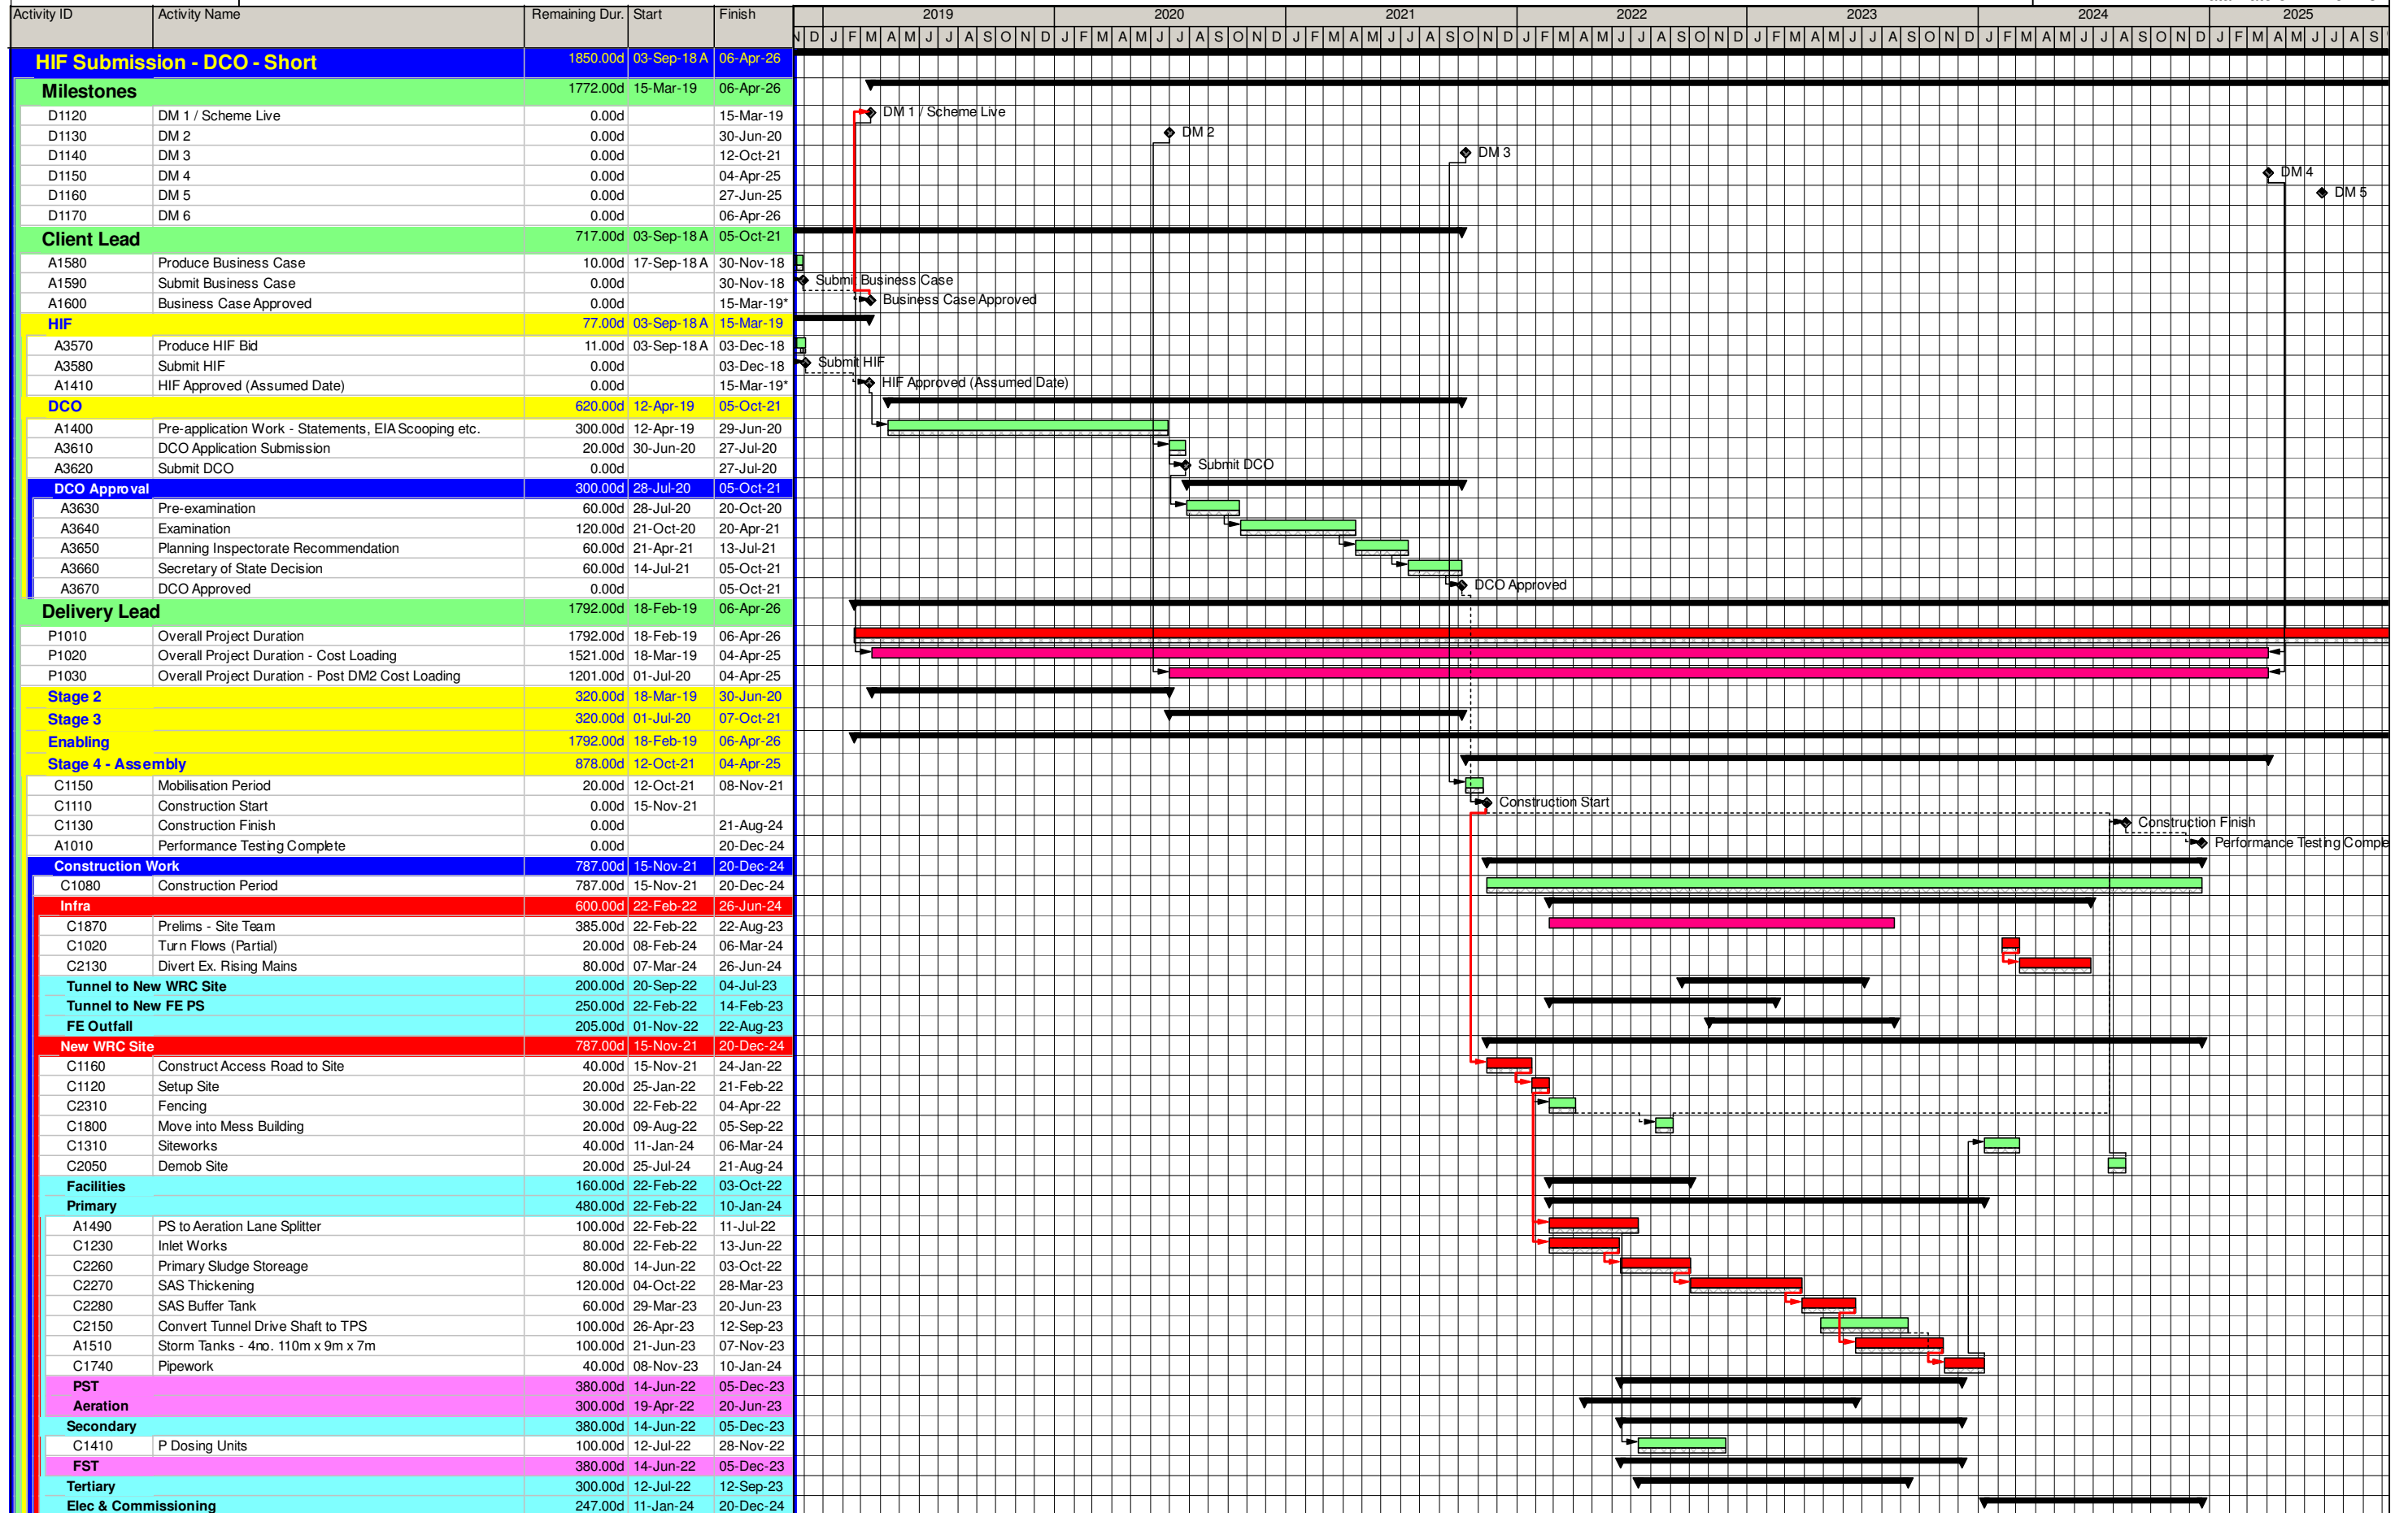

HIF Submission - DCO - Short - 17-Nov-18

◆ Milestone ◆ Last Month MS Progress Activity Last Month
 ◆ LoE Critical Activity Summary